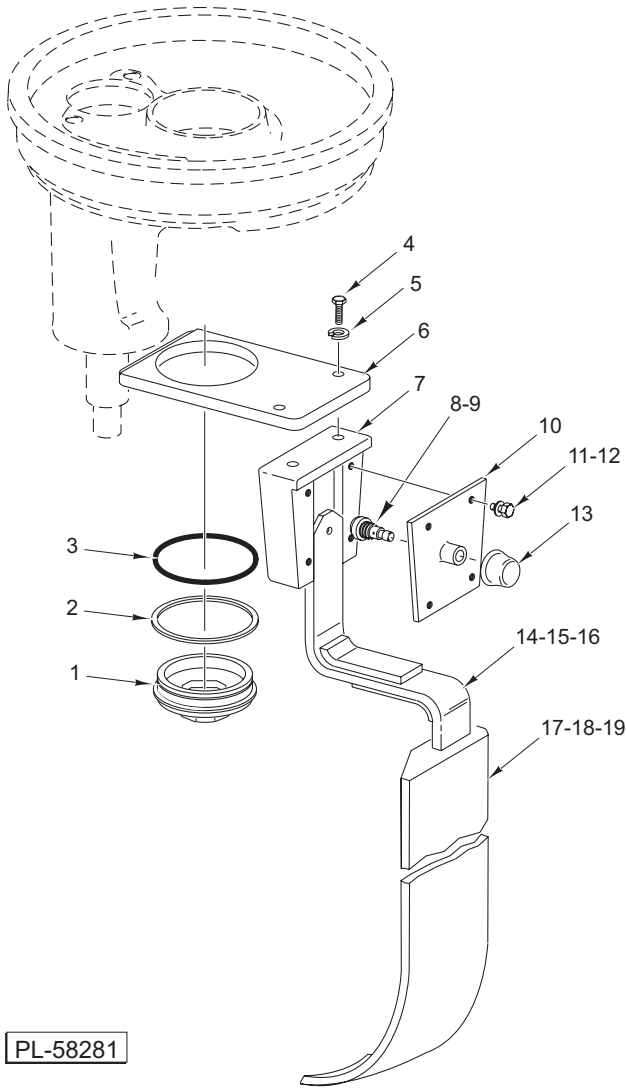

PL-50188

D300/D330/D340 BOWL SCRAPER

ILLUS.	PART NO.	NAME OF PART	AMT.
PL-50188			
1	00-435206	Bracket – Arm	1
2	00-435630	Cover – Bracket	1
3	SC-115-45	Mach. Screw 10-24 x 5/8 Hex Hd	4
4	WS-023-03	Washer.....	4
5	00-435654	Knob – Detent.....	1
6	00-435636-00002	Scraper – Bowl (D300 & D330)	1
7	00-435636-00003	Scraper – Bowl (40 Qt.)	1
8	00-435642	Arm – Scraper (D300 & D330).....	4
9	00-435643	Arm – Scraper (40 Qt.)	1
10	00-477131	Spring – Compression	1
11	00-435638	Stud – Arm Latch	1
12	SC-127-75	Cap Screw 3/8-24 x 1 3/8 Hex Hd.....	1
13	WL-006-27	Washer.....	1
	00-315282-00001	Bowl Scraper Assy. (Incls. Items 1 thru 6, 8, & 10 thru 13) (Packaged) (D300 & D330)	1
	00-315283-00001	Bowl Scraper Assy. (Incls. Items 1 thru 5, 7, & 9 thru 13) (Packaged) (D340)	1

M80 BOWL SCRAPER

ILLUS.	PART NO.	NAME OF PART	AMT.
	PL-58281		
1	00-875754	Seal – Cap	1
2	00-875755	Spacer	1
3	00-067500-00021	O-Ring	1
4	SC-041-14	Cap Screw ⁵ / ₁₆ -18 x 1 ¹ / ₈ Hex Hd. (SST)	2
5	WL-006-23	Lockwasher ⁵ / ₁₆ Medium (SST)	2
6	00-436743	Plate – Mounting	1
7	00-435632-00002	Bracket – Arm	1
8	00-477131	Spring – Compression	1
9	00-435638	Stud – Arm Latch	1
10	00-435624	Cover – Bracket	1
11	SC-109-44	Mach. Screw ¹ / ₄ -20 x ³ / ₄ Hex Washer Hd.	1
12	WS-022-06	Washer.....	1
13	00-435654	Knob – Detent.....	1
14	00-435852	Arm – Scraper (40 Qt.)	1
15	00-435853	Arm – Scraper (60 Qt.)	1
16	00-435631	Arm – Scraper (80 Qt.)	1
17	00-435637-00004	Scraper – Bowl (40 Qt.)	1
18	00-435637-00001	Scraper – Bowl (60 Qt.)	1
19	00-435637-00002	Scraper – Bowl (80 Qt.)	1
	00-315286-00001	Bowl Scraper Assy. (Incls. Items 1 thru 19) (Packaged).....	1
	00-118801	Scraper – Bowl	1