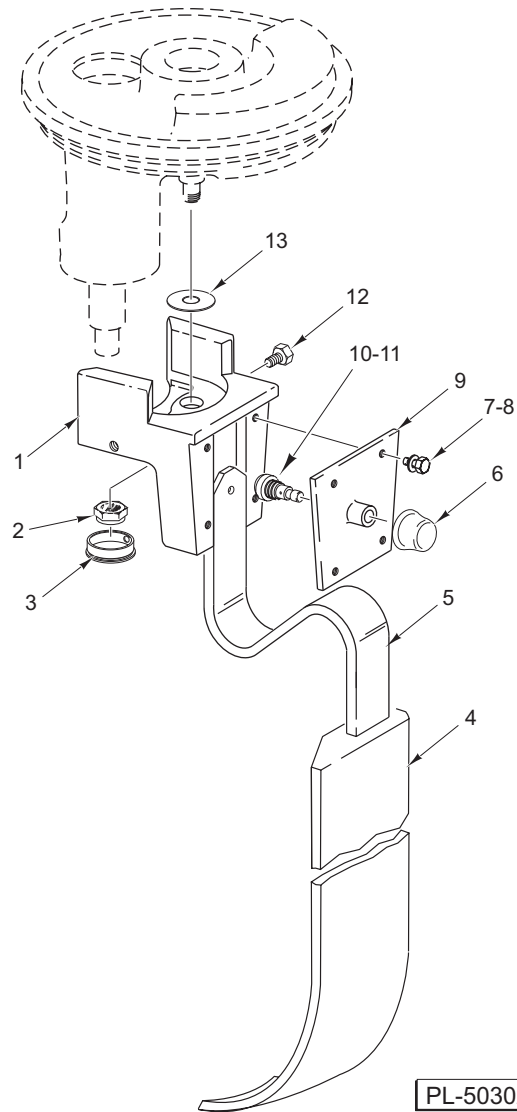

CATALOG OF REPLACEMENT PARTS

BOWL SCRAPER

A200
D300
D330
D340
H600
L800
M802
V1401

BOWL SCRAPER REPLACEMENT PARTS

A200 BOWL SCRAPER

ILLUS.	PART NO.	NAME OF PART	AMT.
PL-50302			
1	00-435648-00002	Bracket – Arm	1
2	00-010928-00002	Nut ³ / ₄ In. Special.....	1
3	00-435656	Plug – Hole	1
4	00-435636-00001	Scraper – Bowl	1
5	00-435651	Arm – Scraper.....	1
6	00-435654	Knob – Detent.....	1
7	SC-115-45	Mach. Screw 10-24 x ⁷ / ₈ Hex Hd.	4
8	WS-023-03	Washer.....	4
9	00-435630	Cover – Bracket.....	1
10	00-477131	Spring – Compression	1
11	00-435638	Stud – Arm Latch	1
12	SC-110-31	Mach. Screw 10-24 x ³ / ₄ Hex Hd.	1
13	00-124946	Washer.....	1
	00-315281-00001	Bowl Scraper Assy. (Packaged) (Incls. Items 1 thru 13).....	1

PL-50188

D300/D330/D340 BOWL SCRAPER

ILLUS.	PART NO.	NAME OF PART	AMT.
PL-50188			
1	00-435206	Bracket – Arm	1
2	00-435630	Cover – Bracket	1
3	SC-115-45	Mach. Screw 10-24 x 5/8 Hex Hd	4
4	WS-023-03	Washer.....	4
5	00-435654	Knob – Detent.....	1
6	00-435636-00002	Scraper – Bowl (D300 & D330)	1
7	00-435636-00003	Scraper – Bowl (40 Qt.)	1
8	00-435642	Arm – Scraper (D300 & D330).....	4
9	00-435643	Arm – Scraper (40 Qt.)	1
10	00-477131	Spring – Compression	1
11	00-435638	Stud – Arm Latch	1
12	SC-127-75	Cap Screw 3/8-24 x 1 3/8 Hex Hd.....	1
13	WL-006-27	Washer.....	1
	00-315282-00001	Bowl Scraper Assy. (Incls. Items 1 thru 6, 8, & 10 thru 13) (Packaged) (D300 & D330)	1
	00-315283-00001	Bowl Scraper Assy. (Incls. Items 1 thru 5, 7, & 9 thru 13) (Packaged) (D340)	1