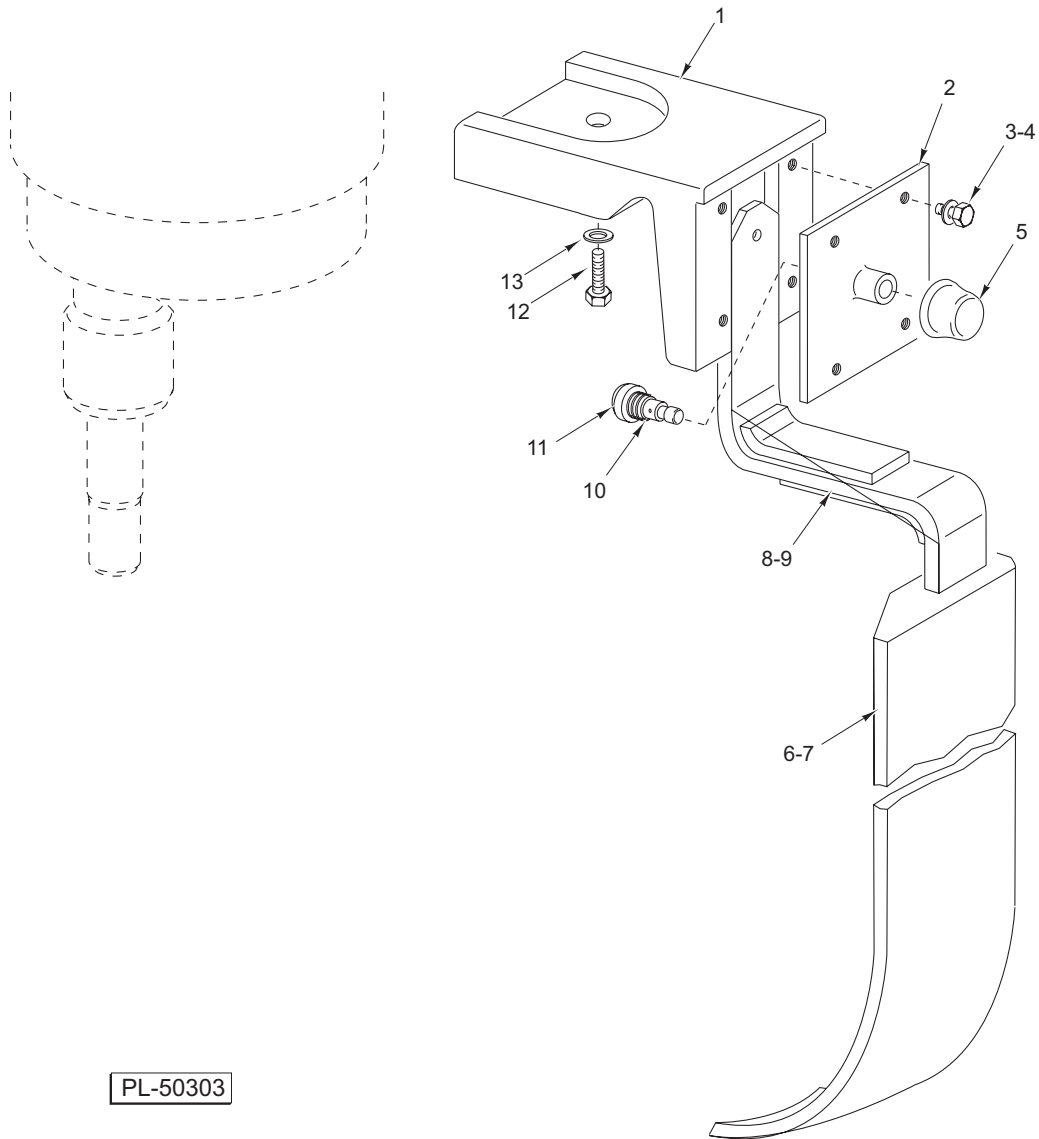

BOWL SCRAPER REPLACEMENT PARTS

PL-50303

H600/L800 BOWL SCRAPER

ILLUS.	PART NO.	NAME OF PART	AMT.
	PL-50303		
1	00-435204	Bracket – Arm	1
2	00-435624	Cover – Bracket.....	1
3	SC-109-44	Mach. Screw 1/4-20 x 3/4 Hex Hd.	4
4	WS-022-06	Washer.....	4
5	00-435654	Knob – Detent.....	1
6	00-435637-00001	Scraper – Bowl (60 Qt.)	1
7	00-435637-00002	Scraper – Bowl (80 Qt.)	1
8	00-435625	Arm – Scraper (60 Qt.)	1
9	00-435626	Arm – Scraper (80 Qt.)	1
10	00-477131	Spring – Compression	1
11	00-435638	Stud – Arm Latch	1
12	SC-127-75	Cap Screw 3/8-24 x 1 3/8 Hex Hd.....	1
13	WL-006-27	Washer.....	1
	00-315284-00001	Bowl Scraper Assy. (Incls. Items 1 thru 6, & 8 thru 13) (Packaged) (H600)	1
	00-315285-00001	Bowl Scraper Assy. (Incls. Items 1 thru 5, 7, & 9 thru 13) (Packaged) (L800).....	1
	00-118801	Scraper – Bowl	1