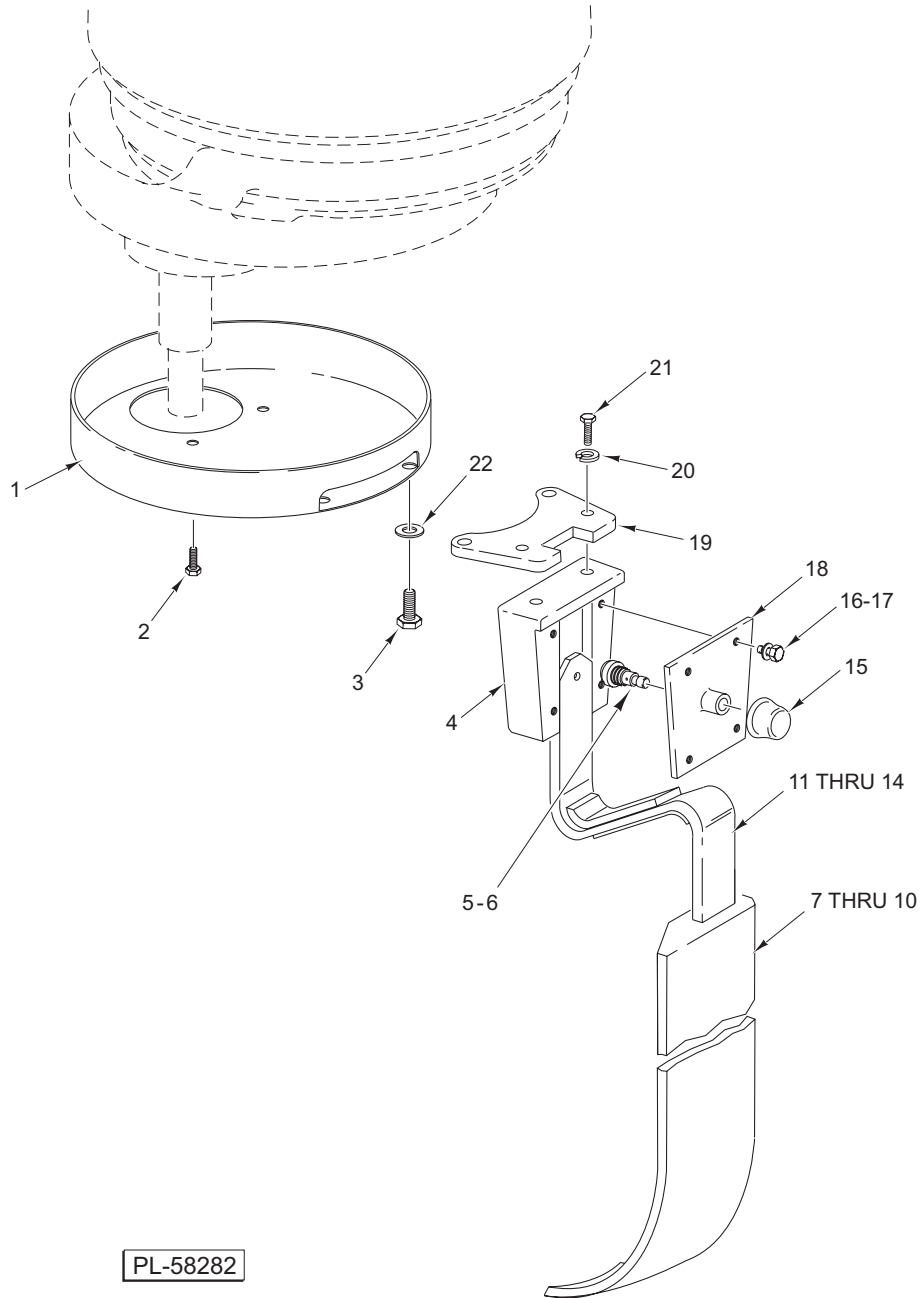

BOWL SCRAPER REPLACEMENT PARTS

PL-50303

H600/L800 BOWL SCRAPER

ILLUS.	PART NO.	NAME OF PART	AMT.
	PL-50303		
1	00-435204	Bracket – Arm	1
2	00-435624	Cover – Bracket.....	1
3	SC-109-44	Mach. Screw 1/4-20 x 3/4 Hex Hd.	4
4	WS-022-06	Washer.....	4
5	00-435654	Knob – Detent.....	1
6	00-435637-00001	Scraper – Bowl (60 Qt.)	1
7	00-435637-00002	Scraper – Bowl (80 Qt.)	1
8	00-435625	Arm – Scraper (60 Qt.)	1
9	00-435626	Arm – Scraper (80 Qt.)	1
10	00-477131	Spring – Compression	1
11	00-435638	Stud – Arm Latch	1
12	SC-127-75	Cap Screw 3/8-24 x 1 3/8 Hex Hd.....	1
13	WL-006-27	Washer.....	1
	00-315284-00001	Bowl Scraper Assy. (Incls. Items 1 thru 6, & 8 thru 13) (Packaged) (H600)	1
	00-315285-00001	Bowl Scraper Assy. (Incls. Items 1 thru 5, 7, & 9 thru 13) (Packaged) (L800).....	1
	00-118801	Scraper – Bowl	1

M80 BOWL SCRAPER

ILLUS.	PART NO.	NAME OF PART	AMT.
	PL-58281		
1	00-875754	Seal – Cap	1
2	00-875755	Spacer	1
3	00-067500-00021	O-Ring	1
4	SC-041-14	Cap Screw ⁵ / ₁₆ -18 x 1 ¹ / ₈ Hex Hd. (SST)	2
5	WL-006-23	Lockwasher ⁵ / ₁₆ Medium (SST)	2
6	00-436743	Plate – Mounting	1
7	00-435632-00002	Bracket – Arm	1
8	00-477131	Spring – Compression	1
9	00-435638	Stud – Arm Latch	1
10	00-435624	Cover – Bracket	1
11	SC-109-44	Mach. Screw ¹ / ₄ -20 x ³ / ₄ Hex Washer Hd.	1
12	WS-022-06	Washer.....	1
13	00-435654	Knob – Detent.....	1
14	00-435852	Arm – Scraper (40 Qt.)	1
15	00-435853	Arm – Scraper (60 Qt.)	1
16	00-435631	Arm – Scraper (80 Qt.)	1
17	00-435637-00004	Scraper – Bowl (40 Qt.)	1
18	00-435637-00001	Scraper – Bowl (60 Qt.)	1
19	00-435637-00002	Scraper – Bowl (80 Qt.)	1
	00-315286-00001	Bowl Scraper Assy. (Incls. Items 1 thru 19) (Packaged).....	1
	00-118801	Scraper – Bowl	1