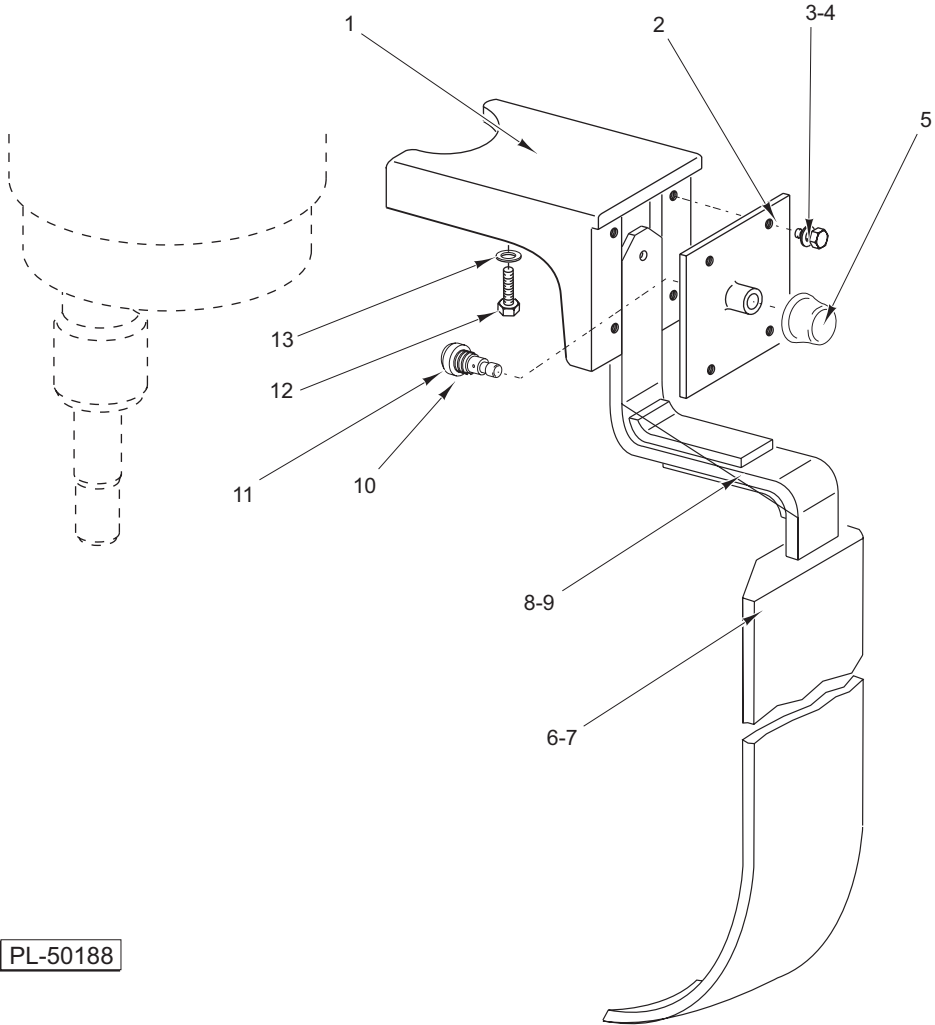

CATALOG OF REPLACEMENT PARTS

BOWL SCRAPER

A200
D300
D330
D340
H600
L800
M802
V1401

BOWL SCRAPER REPLACEMENT PARTS

A200 BOWL SCRAPER

ILLUS.	PART NO.	NAME OF PART	AMT.
PL-50302			
1	00-435648-00002	Bracket – Arm	1
2	00-010928-00002	Nut ³ / ₄ In. Special.....	1
3	00-435656	Plug – Hole	1
4	00-435636-00001	Scraper – Bowl	1
5	00-435651	Arm – Scraper.....	1
6	00-435654	Knob – Detent.....	1
7	SC-115-45	Mach. Screw 10-24 x ⁷ / ₈ Hex Hd.	4
8	WS-023-03	Washer.....	4
9	00-435630	Cover – Bracket.....	1
10	00-477131	Spring – Compression	1
11	00-435638	Stud – Arm Latch	1
12	SC-110-31	Mach. Screw 10-24 x ³ / ₄ Hex Hd.	1
13	00-124946	Washer.....	1
	00-315281-00001	Bowl Scraper Assy. (Packaged) (Incls. Items 1 thru 13).....	1

PL-50188

D300/D330/D340 BOWL SCRAPER

ILLUS.	PART NO.	NAME OF PART	AMT.
PL-50188			
1	00-435206	Bracket – Arm	1
2	00-435630	Cover – Bracket	1
3	SC-115-45	Mach. Screw 10-24 x 5/8 Hex Hd	4
4	WS-023-03	Washer.....	4
5	00-435654	Knob – Detent.....	1
6	00-435636-00002	Scraper – Bowl (D300 & D330)	1
7	00-435636-00003	Scraper – Bowl (40 Qt.)	1
8	00-435642	Arm – Scraper (D300 & D330).....	4
9	00-435643	Arm – Scraper (40 Qt.)	1
10	00-477131	Spring – Compression	1
11	00-435638	Stud – Arm Latch	1
12	SC-127-75	Cap Screw 3/8-24 x 1 3/8 Hex Hd.....	1
13	WL-006-27	Washer.....	1
	00-315282-00001	Bowl Scraper Assy. (Incls. Items 1 thru 6, 8, & 10 thru 13) (Packaged) (D300 & D330)	1
	00-315283-00001	Bowl Scraper Assy. (Incls. Items 1 thru 5, 7, & 9 thru 13) (Packaged) (D340)	1